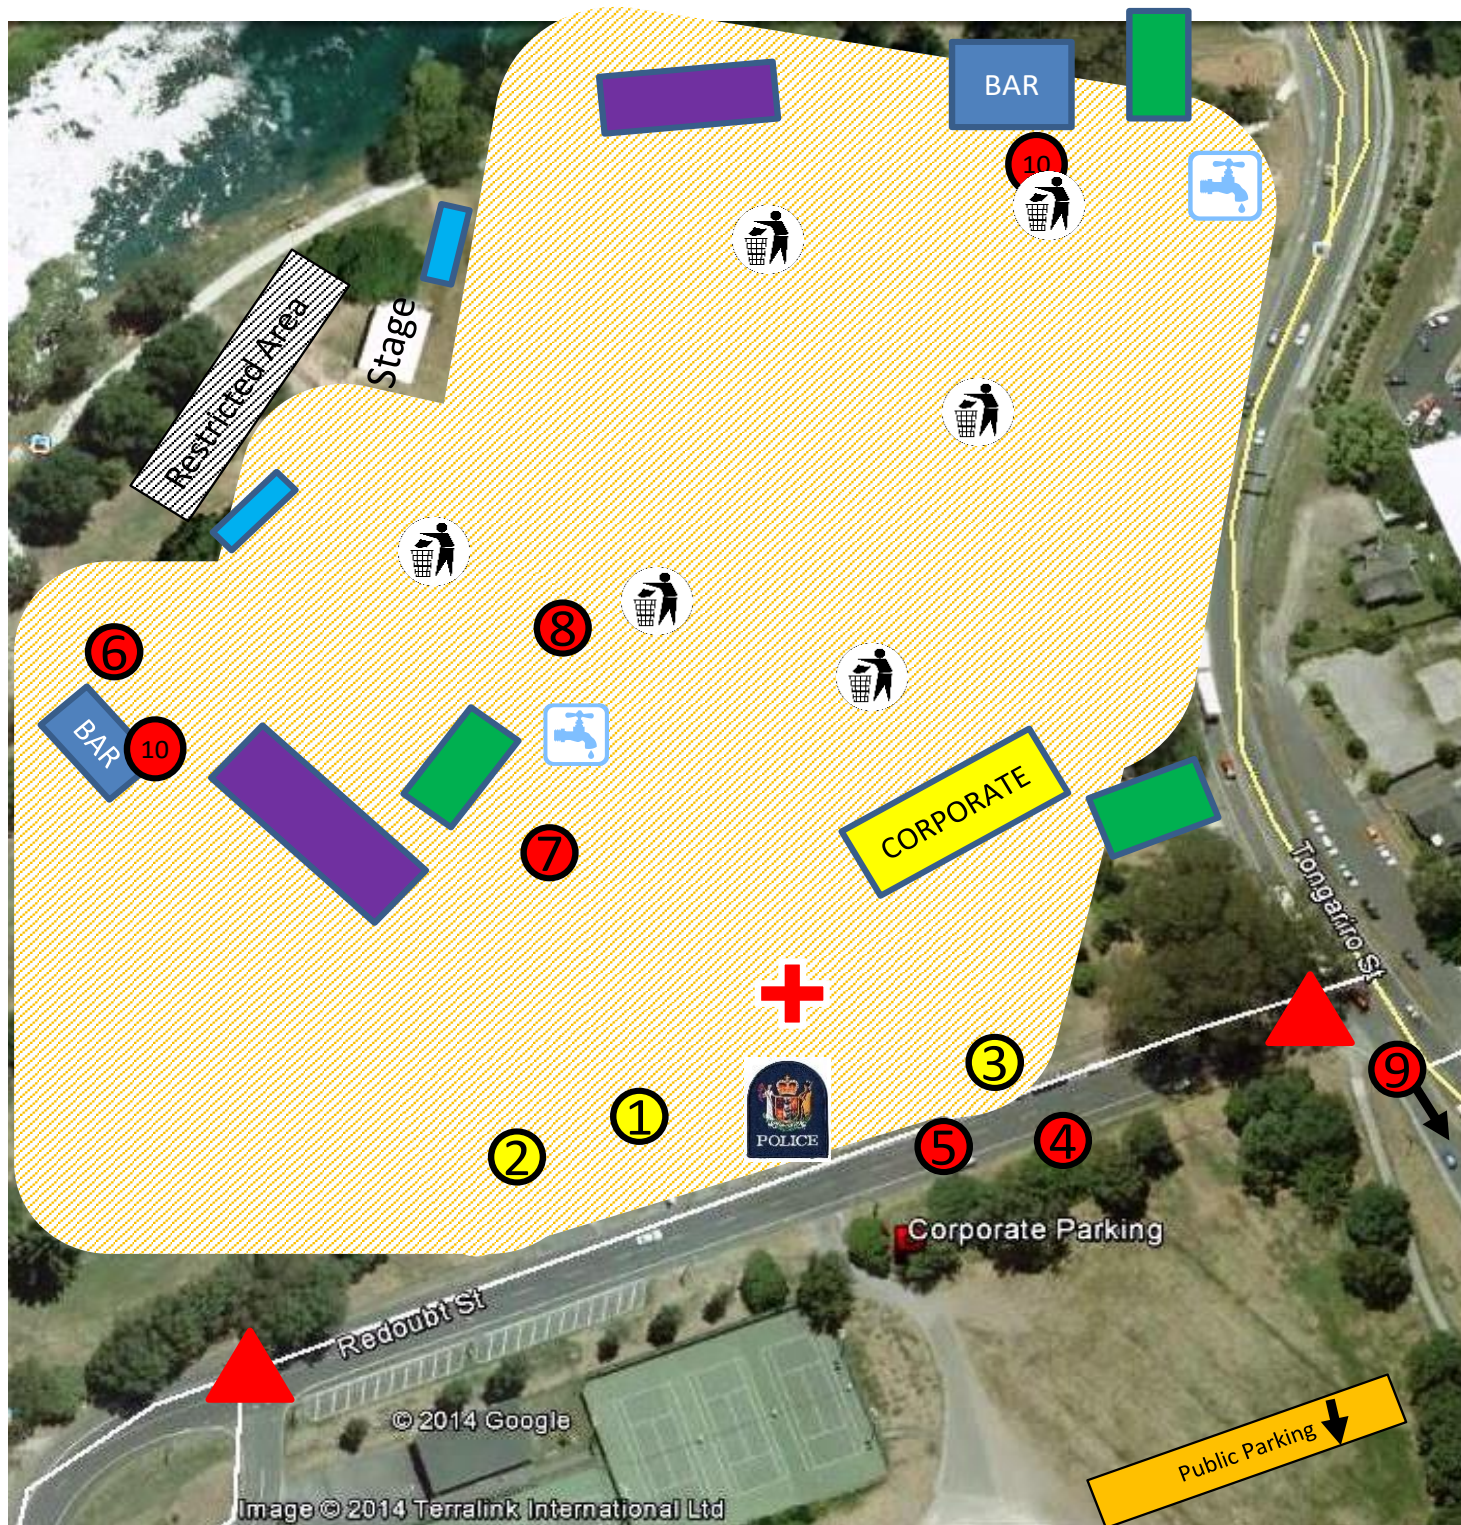

TAUPO SUMMER CONCERT 2021 VENUE MAP

-  Restricted Area – No persons under 18 permitted entry
-  Supervised Area – Persons under 18 can be present if supervised.
-  Non – Designated Area
-  Toilets
-  Free Water
-  Medical
-  Police
-  Big Screen
-  Food
-  ① Main Gate
-  ② Disabled Entry & Emergency Access
-  ③ Corporate Gate
-  ④ Ticket Pickup
-  ⑤ Bag Check/Queue Here
-  ⑥ Cashout
-  ⑦ Merchandise/Visa Hats
-  ⑧ Wheelchair Viewing Platform
-  ⑨ Carparking Tongariro St
-  ⑩ Location of Host Responsibility & Prohibited Person signage
-  Road Closed – No Entry