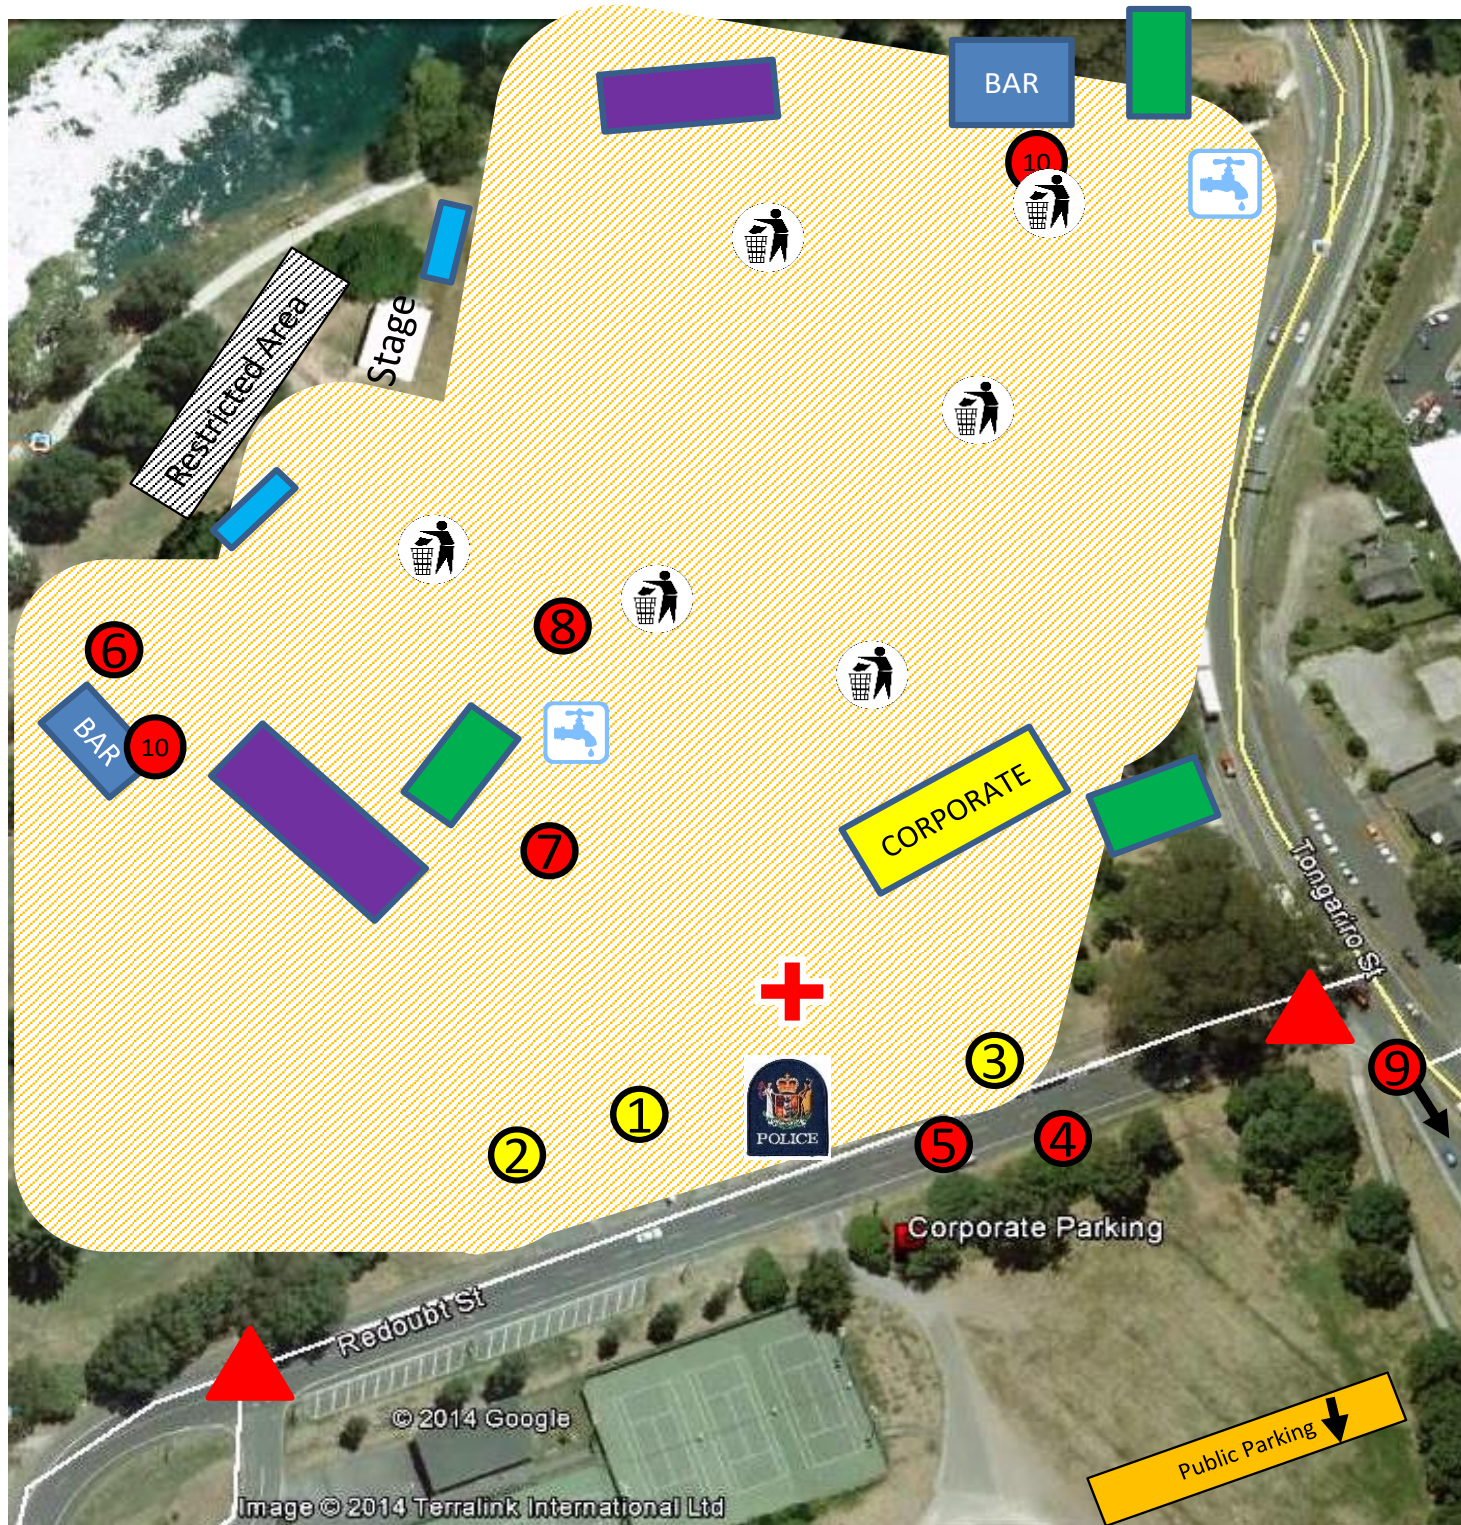

TAUPO SUMMER CONCERT 2020 VENUE MAP

- Restricted Area – No persons under 18 permitted entry
- Supervised Area – Persons under 18 can be present if supervised.
- Non – Designated Area
- Toilets
- Free Water
- Medical
- Police
- Big Screen
- Food
- ① Main Gate
- ② Disabled Entry & Emergency Access
- ③ Corporate Gate
- ④ Ticket Pickup
- ⑤ Bag Check/Queue Here
- ⑥ Cashout
- ⑦ Merchandise/Visa Hats
- ⑧ Wheelchair Viewing Platform
- ⑨ Carparking Tongariro St
- ⑩ Location of Host Responsibility & Prohibited Person signage

Road Closed – No Entry